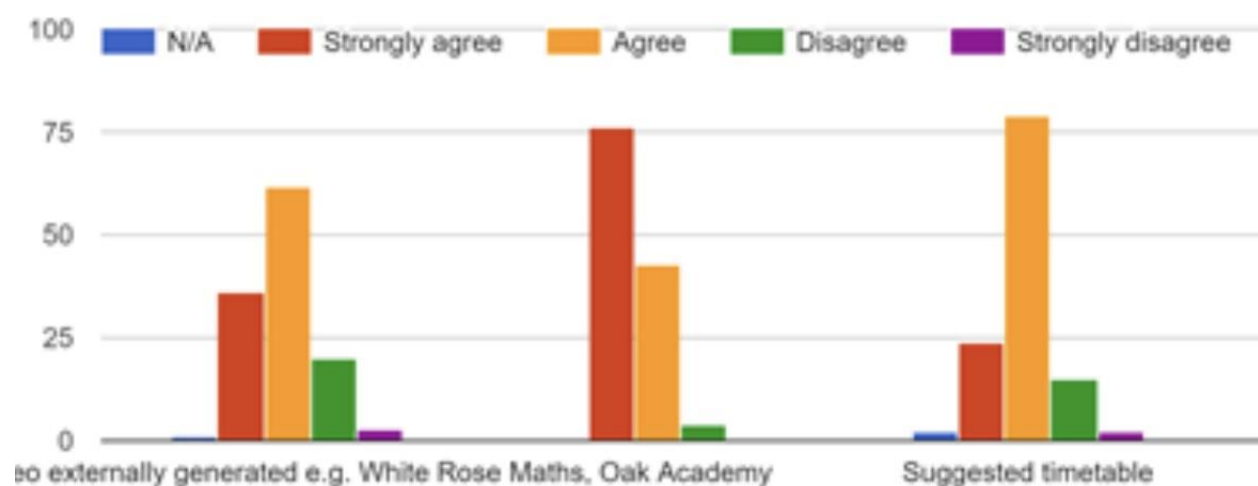

My child has found the following useful