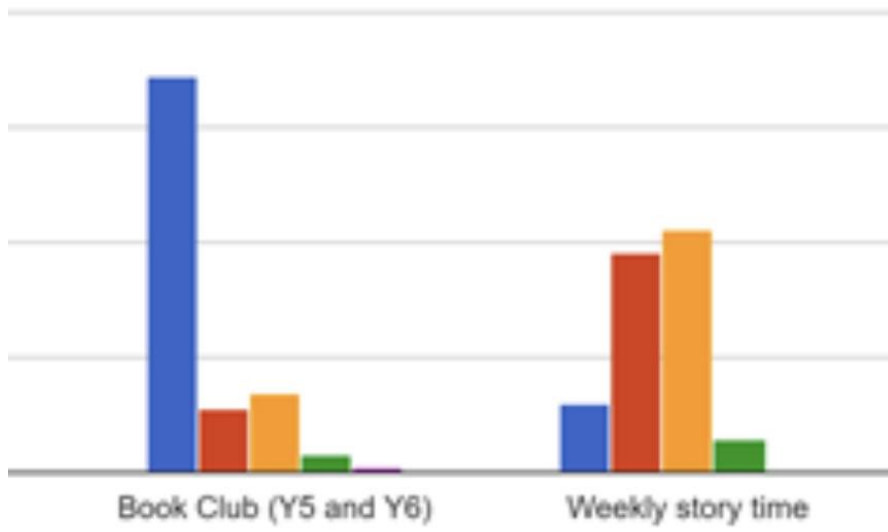

Overall, remote learning has successfully supported my child.

121 responses