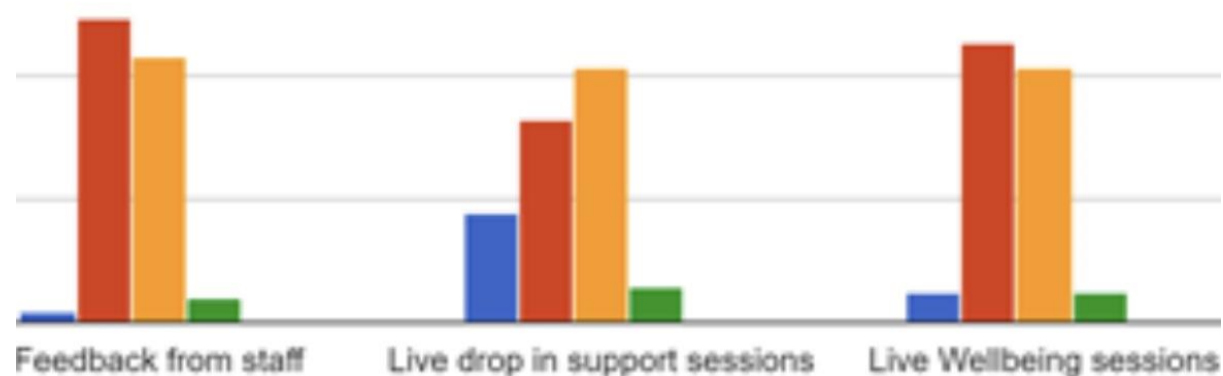

My child has found the following useful