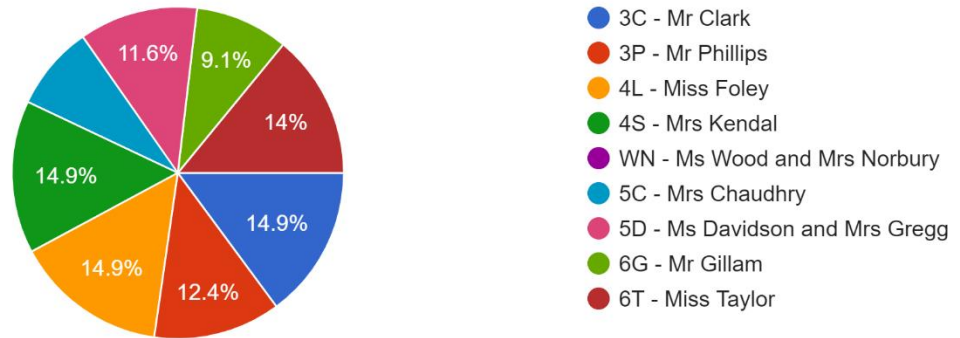

Moorlands Junior School

Remote/Home Learning Parental Questionnaire Results

February 2021

Indicate your child's class

121 responses

Communication with my child's class teacher is effective.

121 responses

My child is usually able to access the online resources/remote learning.