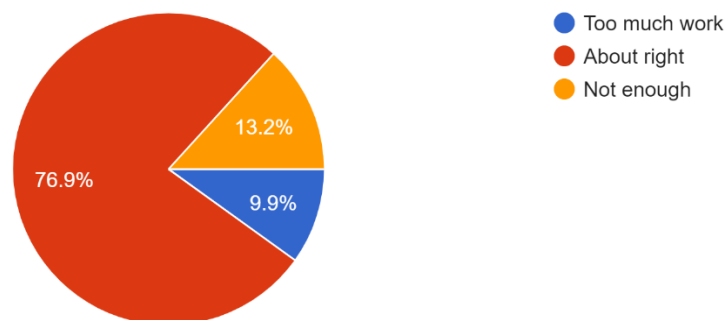

The Department for Education expects that children will have enough work, equivalent in length to the core teaching pupils would receive in school. ...right amount of work (Key Stage 2: 4 hours a day)?

121 responses