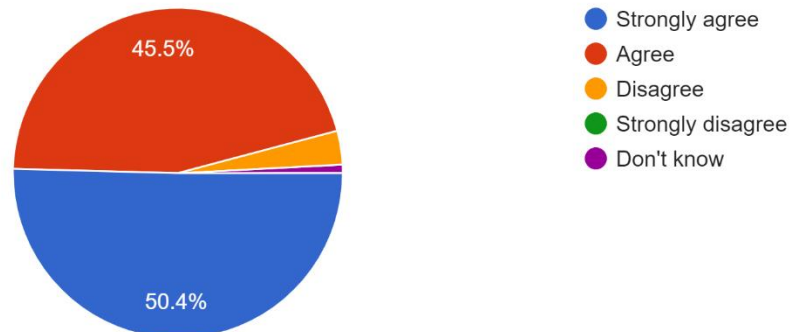

Moorlands Junior School

Remote/Home Learning Parental Questionnaire Results

February 2021

Indicate your child's class

121 responses

Communication with my child's class teacher is effective.

121 responses

My child is usually able to access the online resources/remote learning.