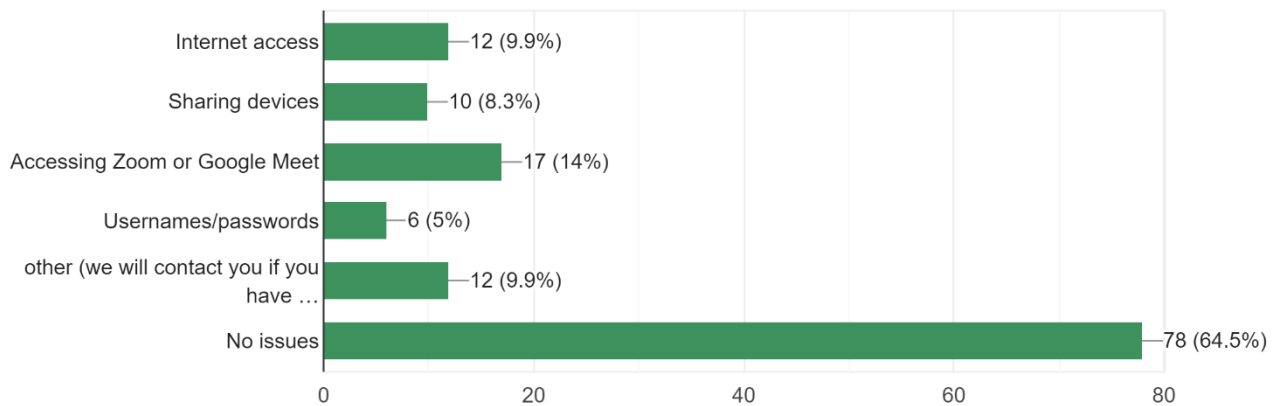

Are you having any of the following technical difficulties accessing online resources?

121 responses